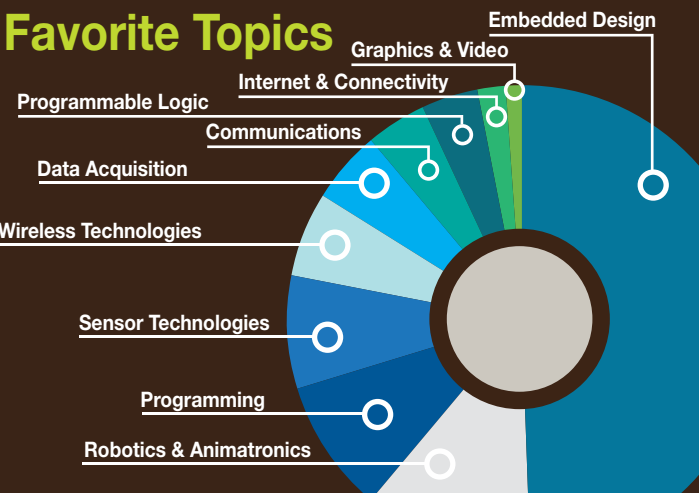

TOP THREE Influential Thinkers

Favorite Topics