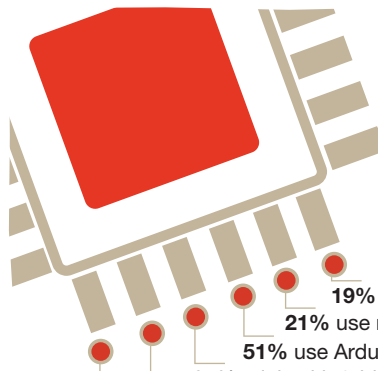

SURVEY SAYS? CIRCUIT CELLAR MEMBERS

READERS

from around the world

42% have a Bachelor's degree

Member **LEARNING** Curve

28% have a Master's degree

37% check books out from the library monthly

25% don't remember the last time they checked a book out of the library

Soldering frequency? 60% daily 20% monthly

97% buy electronics components online

30% buy MCUs online monthly

- 19% use Rasberry Pi
- 21% use mbed
- 51% use Arduino
- 24% stick with 8-bit only
- 38% use 8-, 16-, and 32-bit MCUs
- 94% say "8 bits is NOT dead"